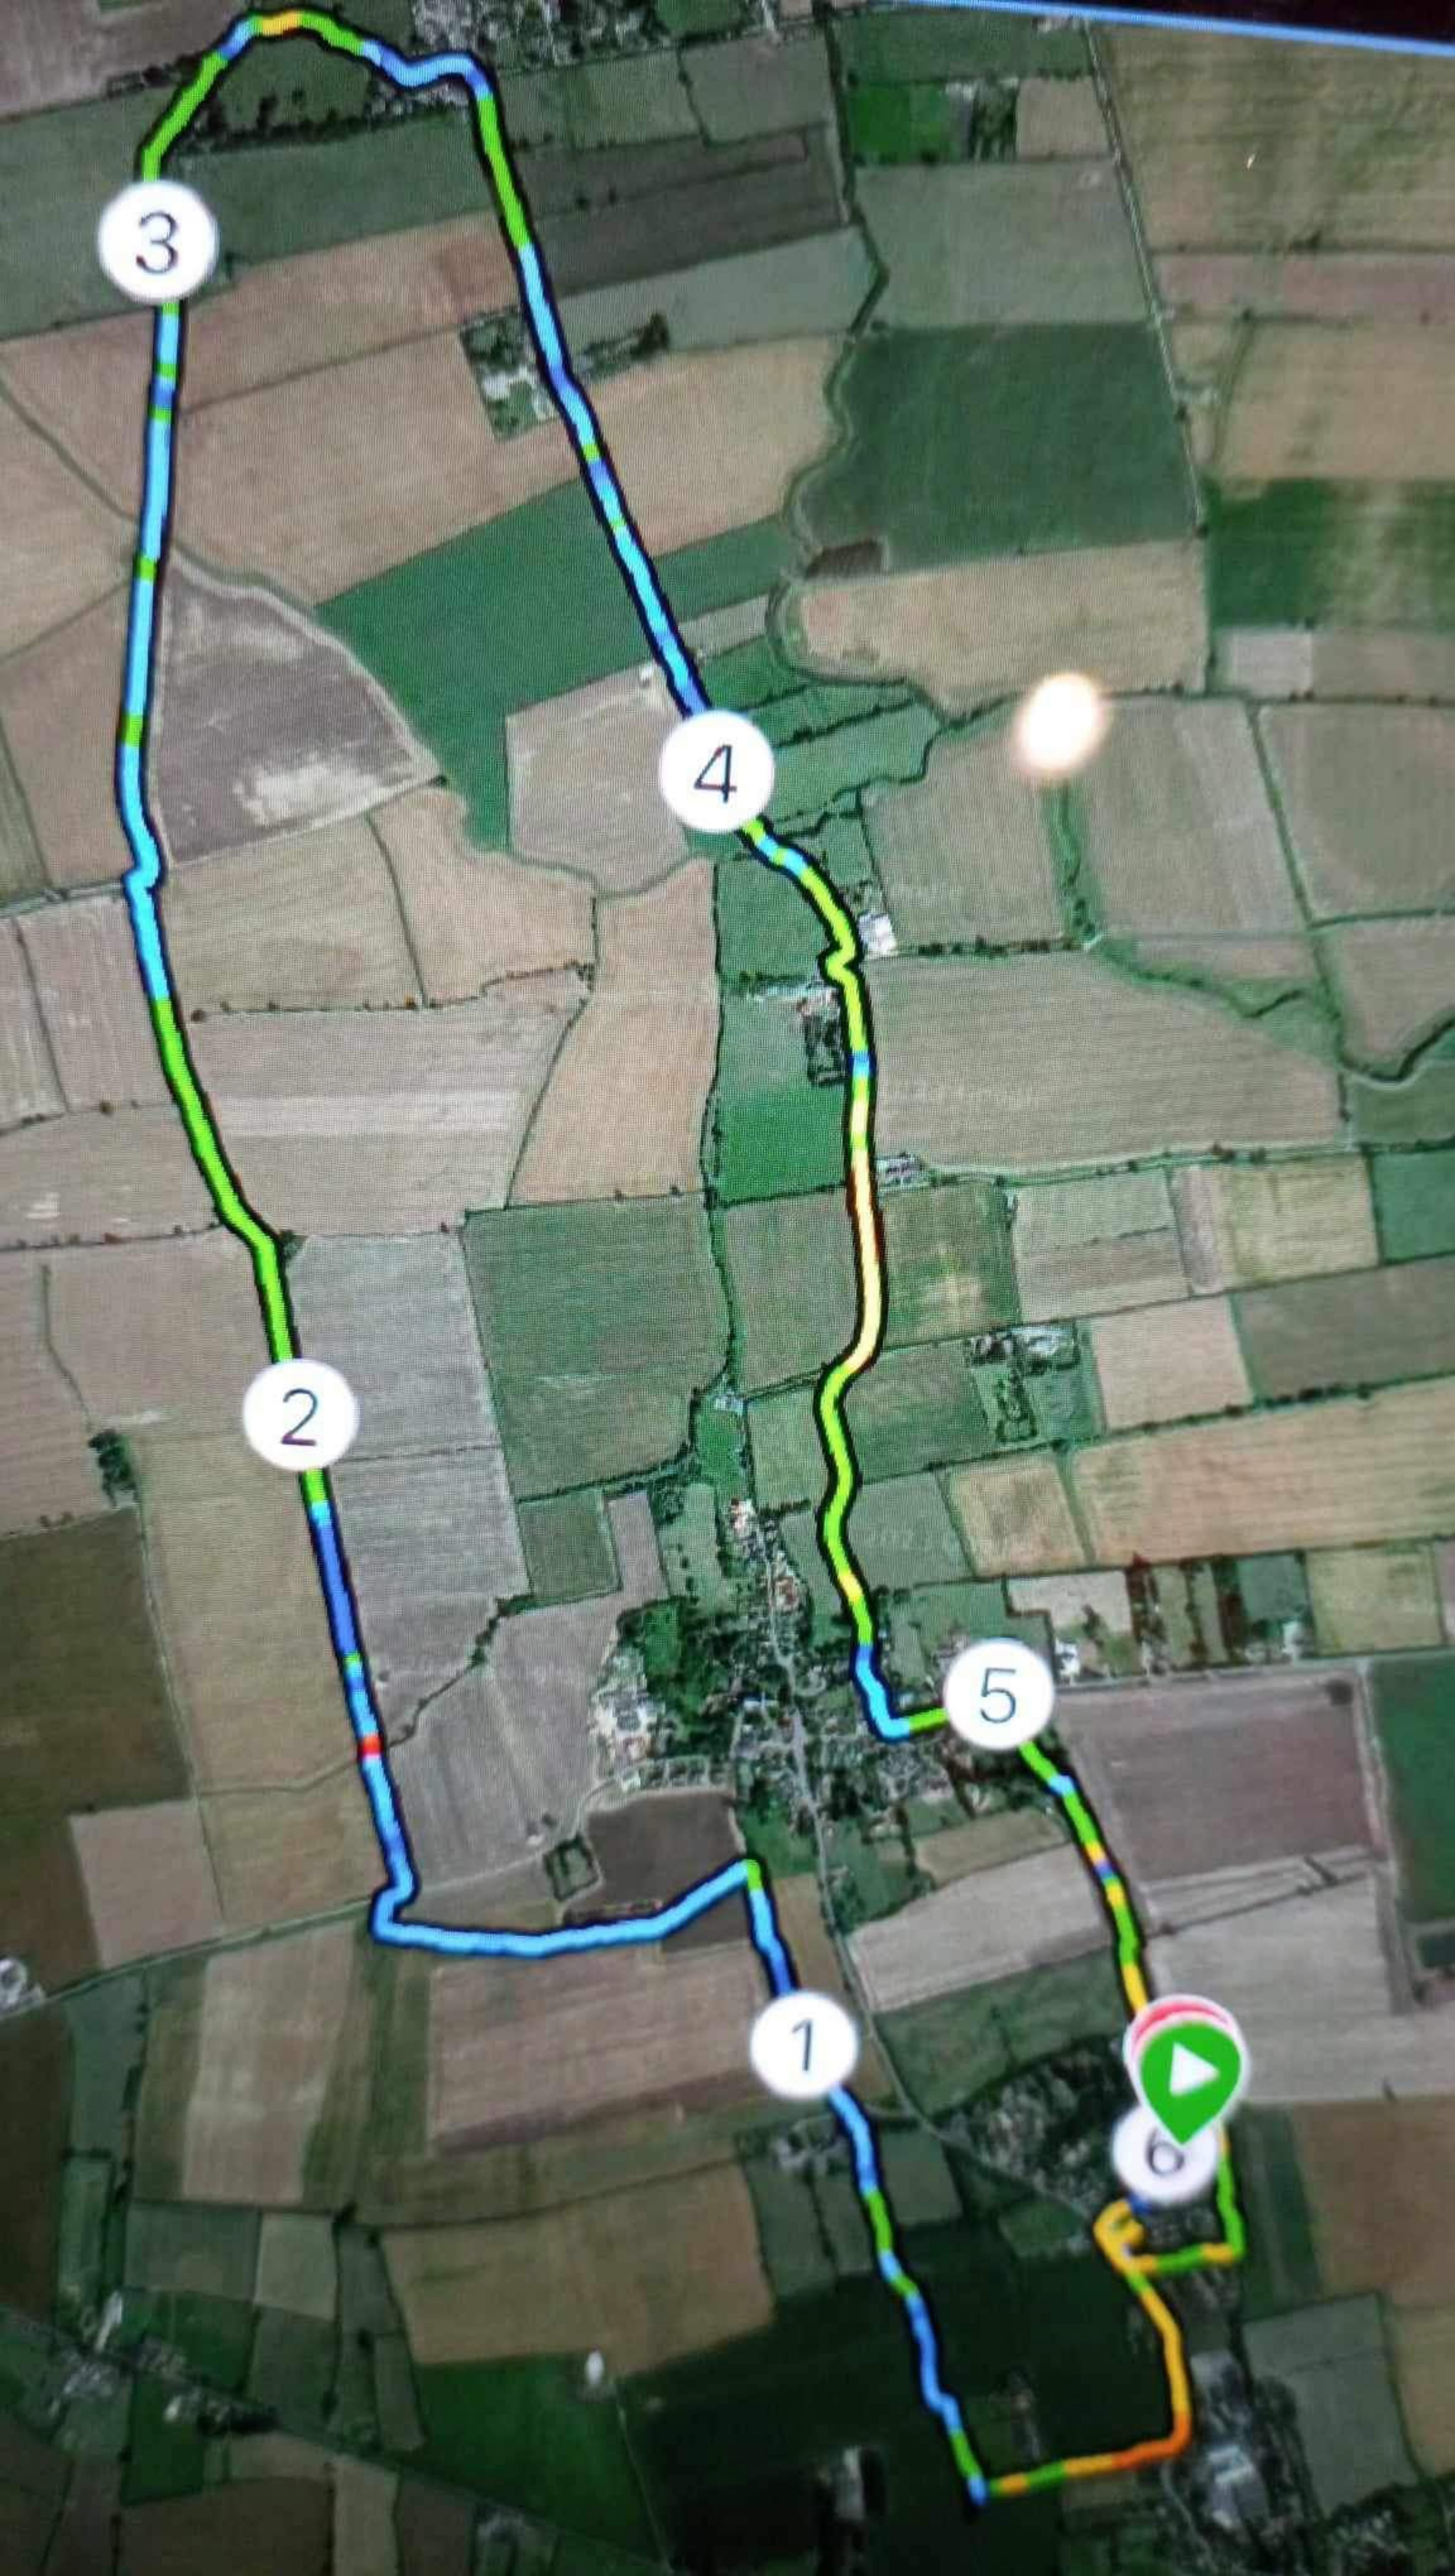

Submission ID: 20788

Can't upload the video - others are photos of views and route referred to in Submission 20787. Video was taken at just before number 3 on the route. I'll email the video

3

4

2

5

1

6